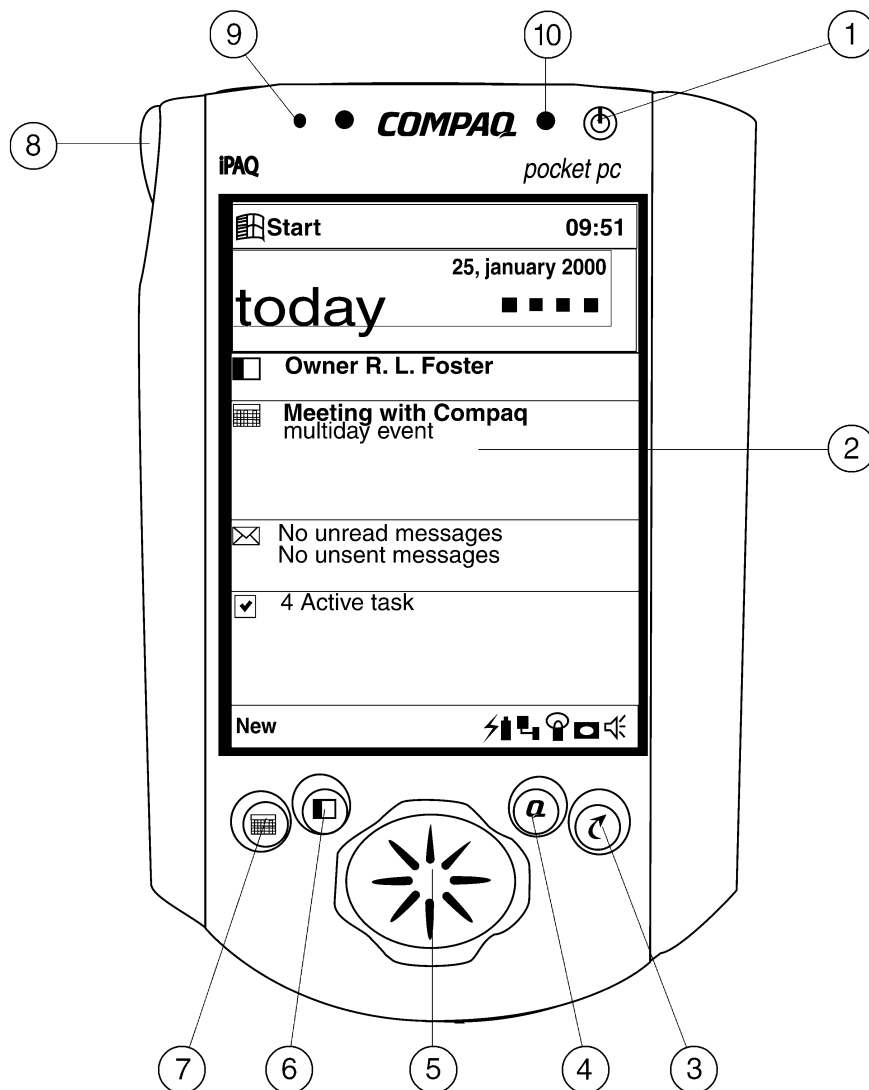

Overview

AT A GLANCE

Compaq iPAQ Pocket PC H3150 is a monochrome device. It offers all the features of the color iPAQ Pocket PC H3650, at a very competitive price.

Easy expansion and customization through Compaq Expansion Pack System

- Thin, lightweight design with backlit monochrome screen
- Audio record and playback – Audio programs from the web, MP3 music, or voice notations
- Rechargeable battery that gives up to 14 hours of battery life
- Protected by Compaq Services, including a one-year limited warranty — Certain restrictions and exclusions apply. Consult the Compaq Customer Support Center for details.

Display

15 grayscale, semi-transmissive graphic supertwist nematic (STN) LCD display

Power Supply

950 mAh Lithium Polymer, rechargeable in docking cradle or with AC Adapter

Estimated battery life: 14 hours